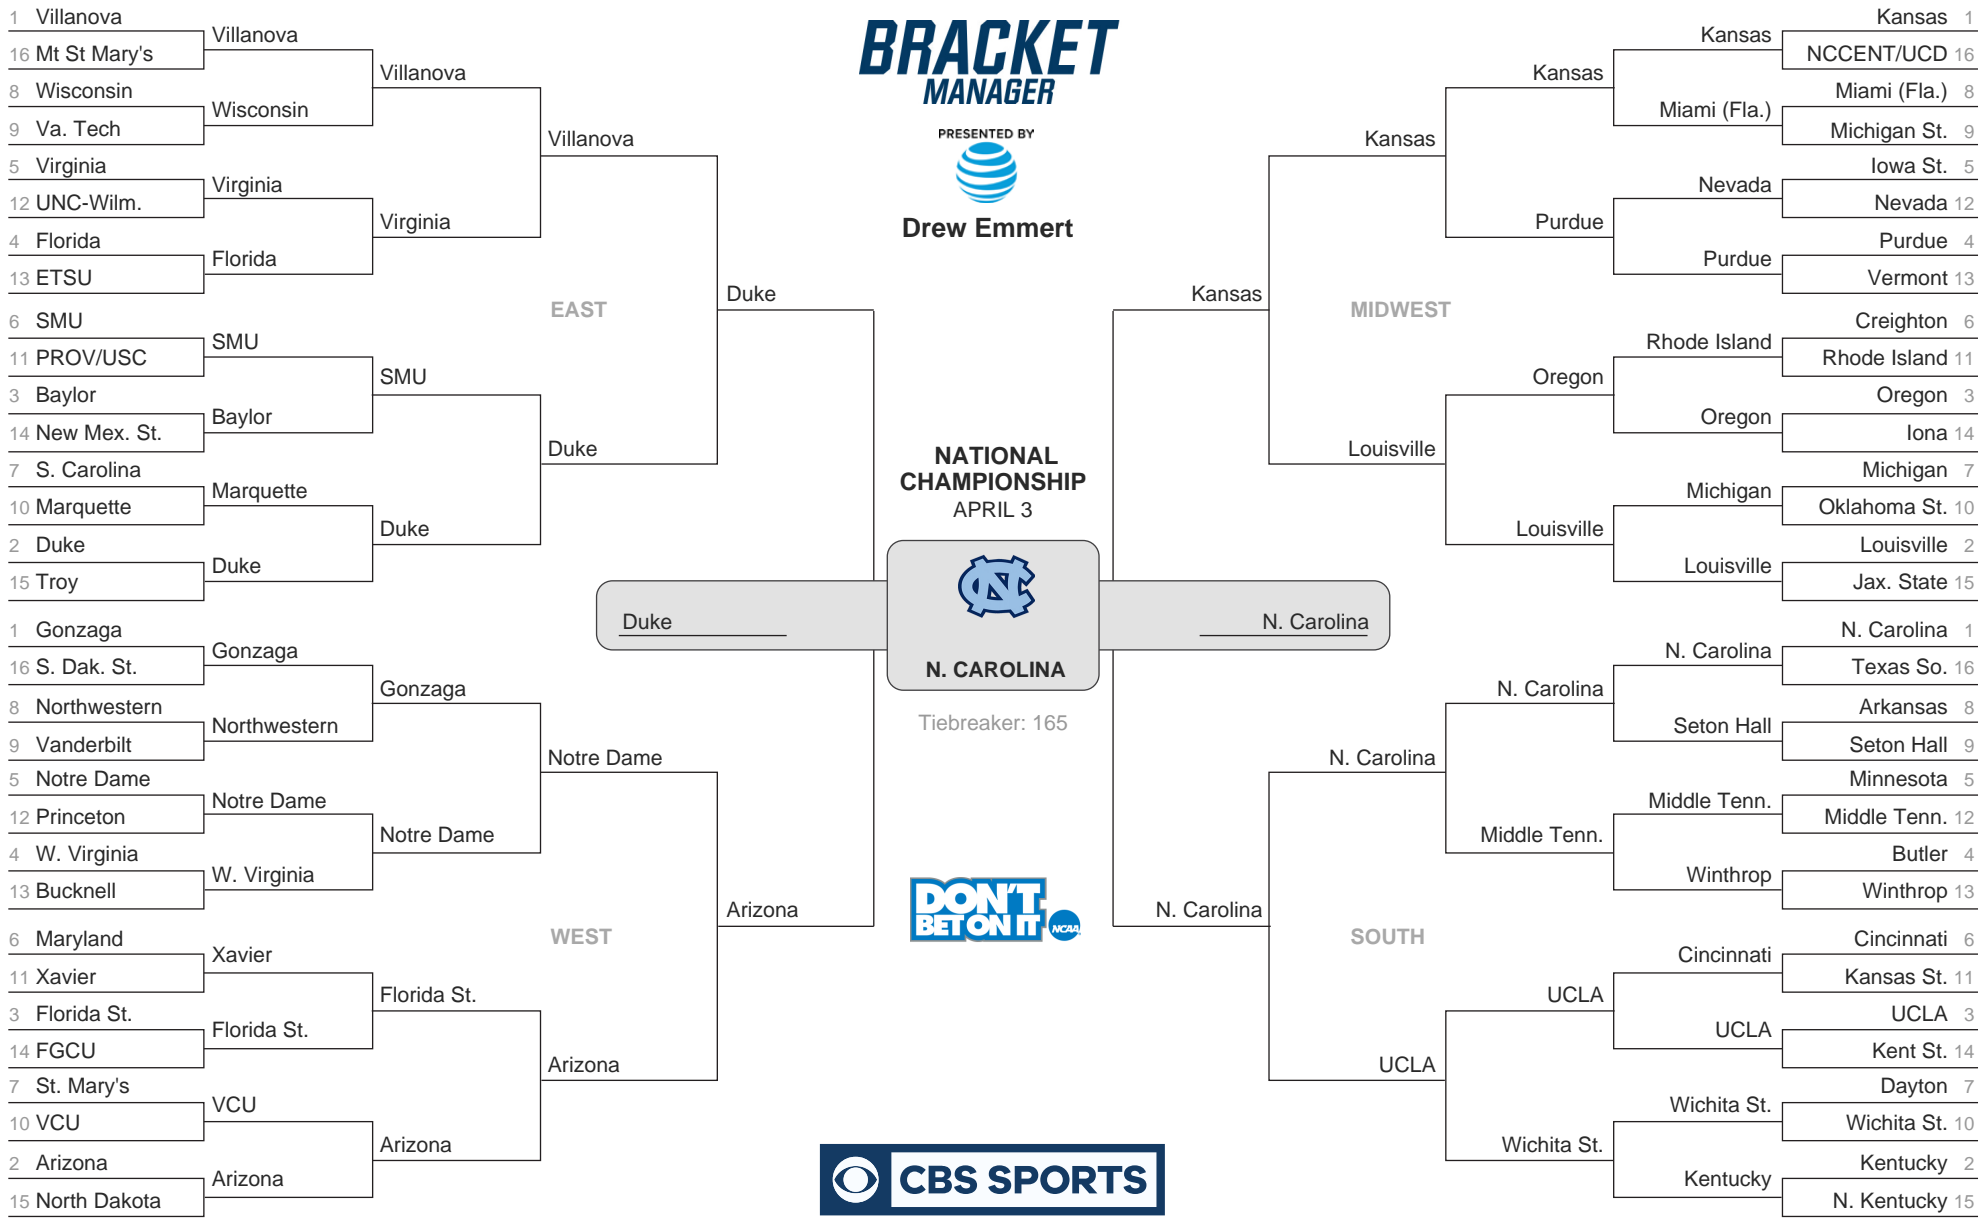

ROUND 1	ROUND 2	SWEET 16	ELITE EIGHT	FINAL FOUR	ELITE EIGHT	SWEET 16	ROUND 2	ROUND 1
MARCH 16 - 17	MARCH 18 - 19	MARCH 23 - 24	MARCH 25 - 26	APRIL 1	MARCH 25 - 26	MARCH 23 - 24	MARCH 18 - 19	MARCH 16 - 17

 **DON'T MISS A THING WITH DIRECTV FROM AT&T.** 