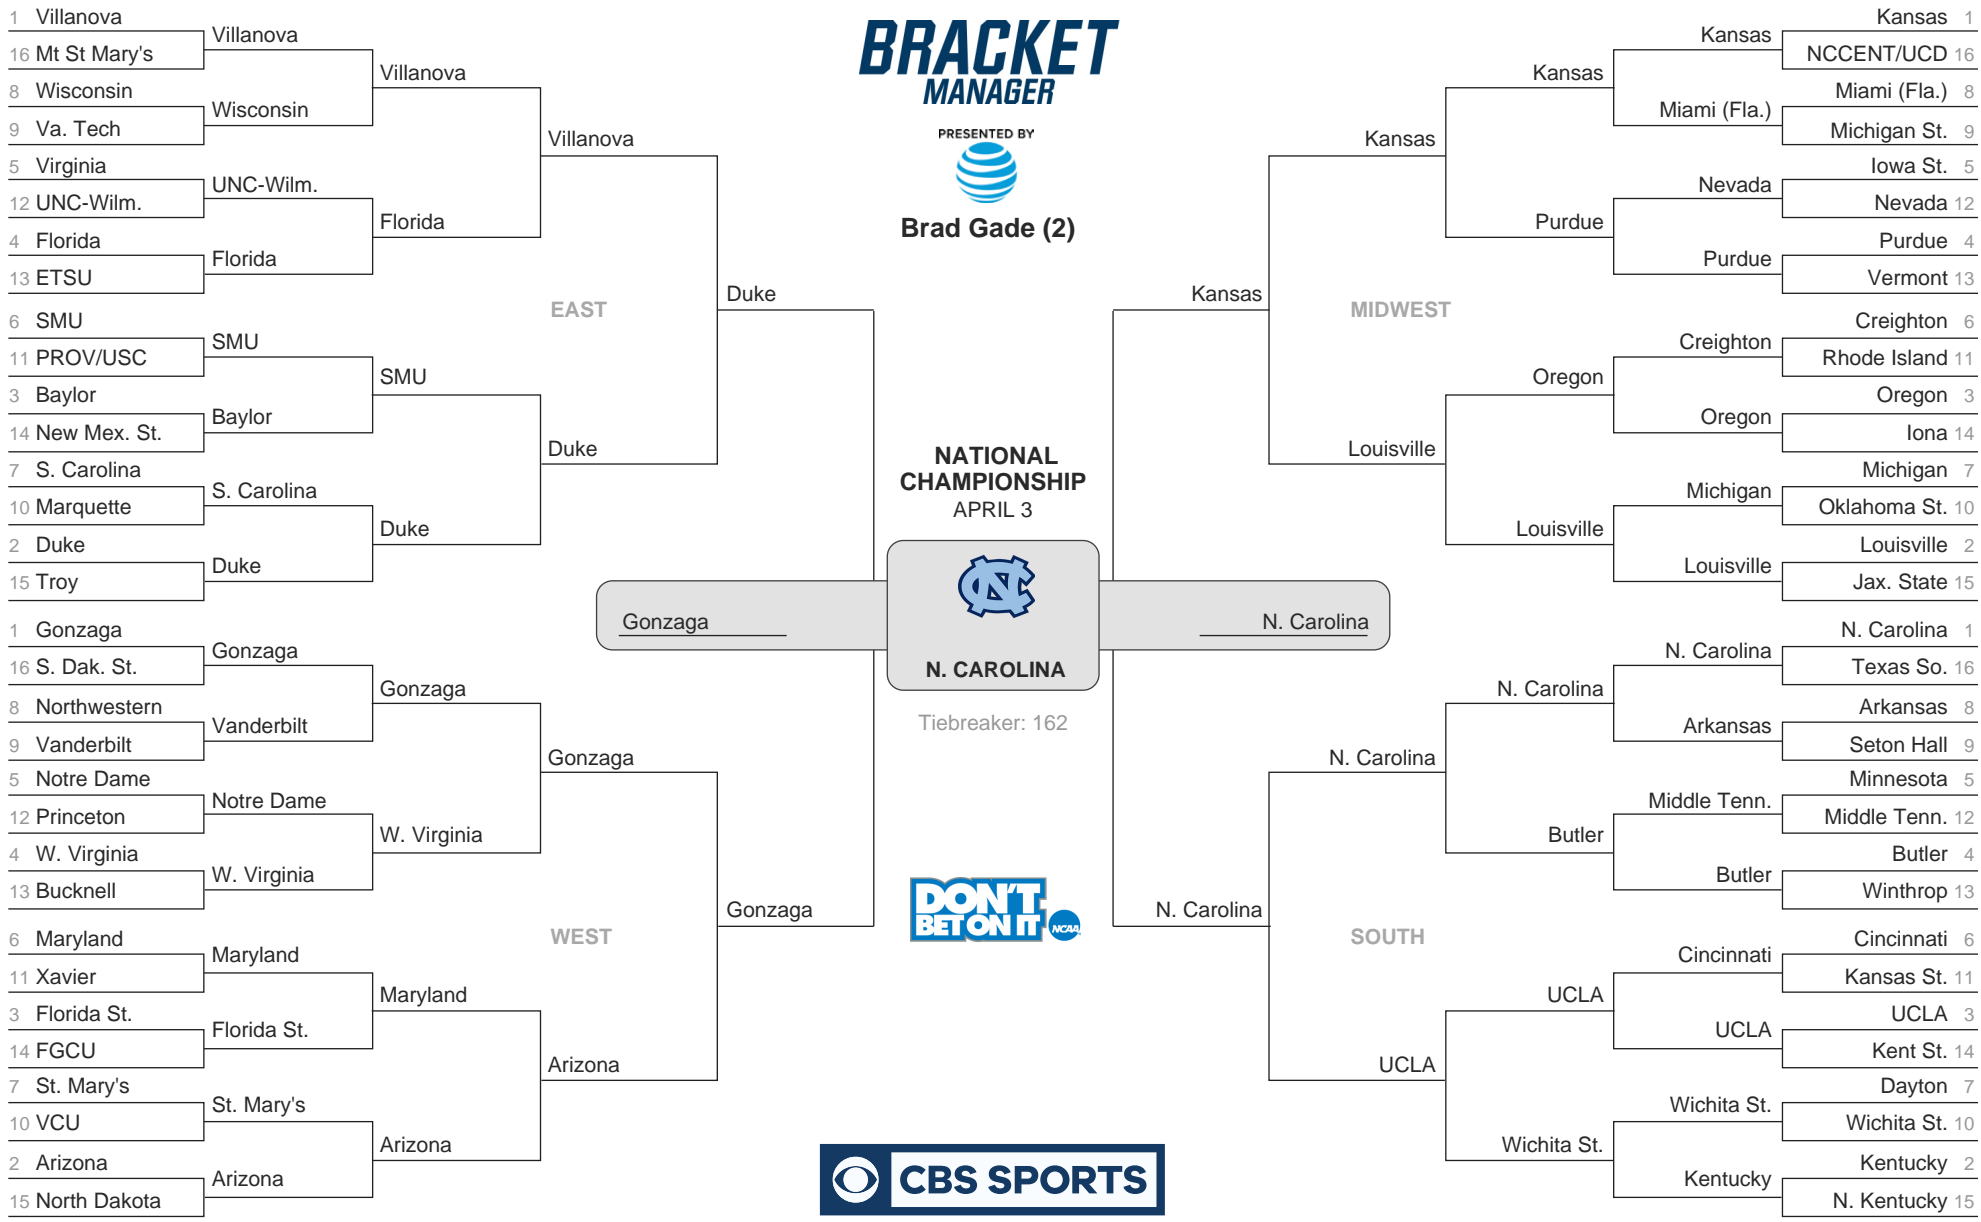

ROUND 1 MARCH 16 - 17	ROUND 2 MARCH 18 - 19	SWEET 16 MARCH 23 - 24	ELITE EIGHT MARCH 25 - 26	FINAL FOUR APRIL 1	ELITE EIGHT MARCH 25 - 26	SWEET 16 MARCH 23 - 24	ROUND 2 MARCH 18 - 19	ROUND 1 MARCH 16 - 17
---------------------------------	---------------------------------	----------------------------------	-------------------------------------	------------------------------	-------------------------------------	----------------------------------	---------------------------------	---------------------------------

DON'T MISS A THING WITH DIRECTV FROM AT&T.